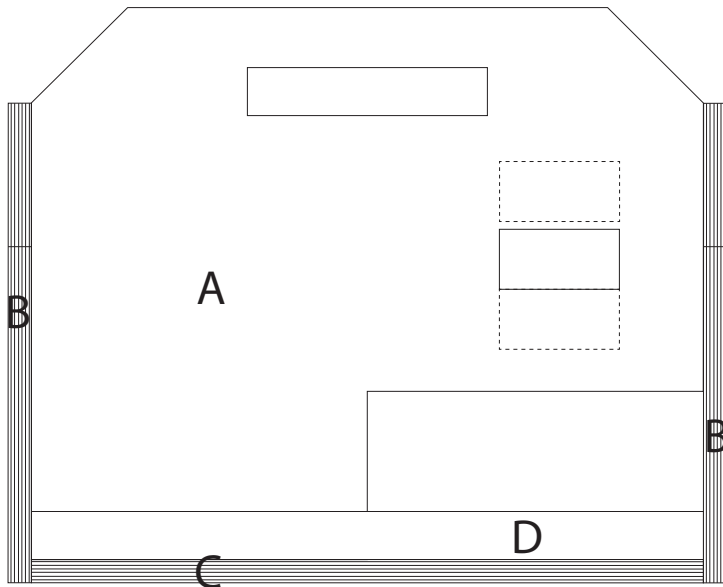

D.I.A.B.

- A. Center piece, 11.5" x 14"
- B. Side piece, 10" x 12"
- C. Base, 12" x 14"
- D. Rim, 1" x 14"

All sections made from 1/2" furniture grade plywood.

Large drawings - scale 1/2" = 1"

Top

Front

Right Side