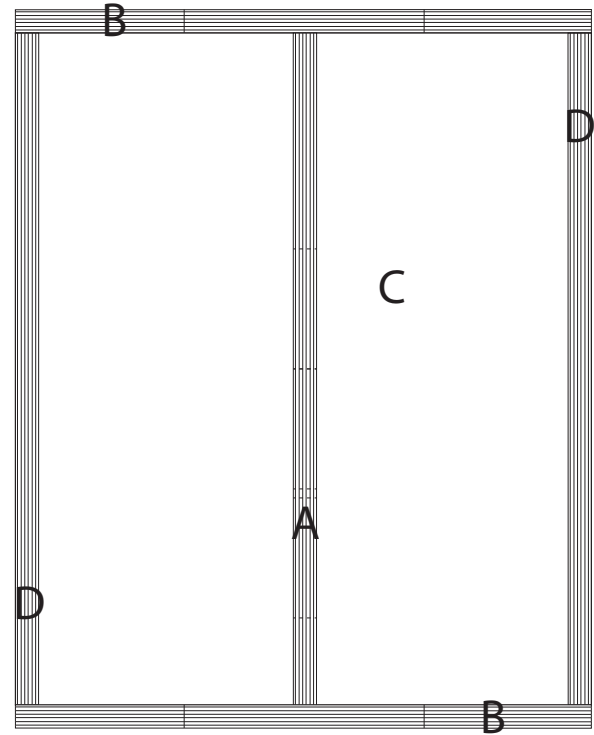

D.I.A.B.

- A. Center piece, 11.5" x 14"
- B. Side piece, 10" x 12"
- C. Base, 12" x 14"
- D. Rim, 1" x 14"

All sections made from 1/2" furniture grade plywood.

Large drawings - scale 1/2" = 1"

Top

Front

Right Side